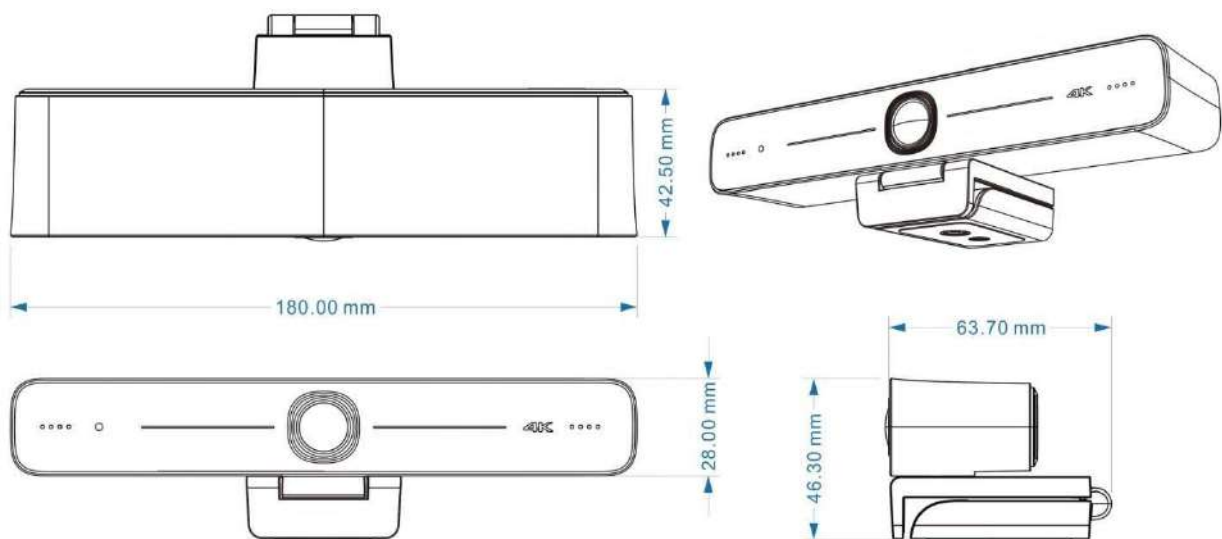

Other Parameters		
Input	Voltage	5V
Voltage/Current	Current	1A(max)
Power Consumption	5W(max)	
Stored Temperature	-10°C~+60°C	
Stored Humidity	20%~90%	
Working Temperature	-10°C~+50°C	
Working Humidity	20%~80%	
Dimension (W*H*D)	180mm×42.5mm×46.3mm	
Weight	Around 0.3kg	
Application	Indoor	
Accessory	USB 3.0 cable, Remote Controller, User Manual	

Dimension (unit: mm)

**Corporate Office: 25-26 Shivalay Residency, Opp Vishal Supermarket,
Kudasan, Gandhinagar – Gujarat 382421**

+919157094380 | info@richainfosys.com | richainfosys.com